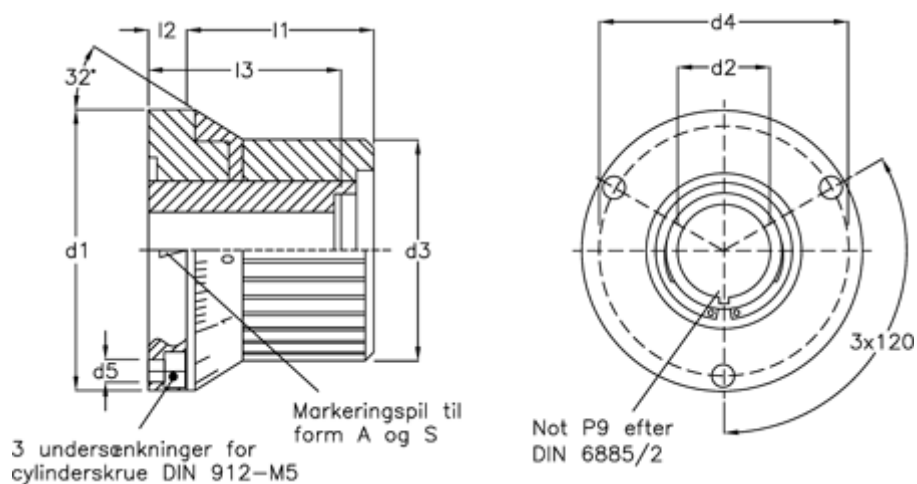

Article number: 20941253

Description: E+G Locking control  
GN 700-66-K14-B

## Measures

$d_1 = 66$
$d_2 = K14$
$d_3 = 52$
$d_4 = 55$
$d_5 = 5.5$
$l_1 = 44$
$l_2 = 9$
$l_3 = 40$